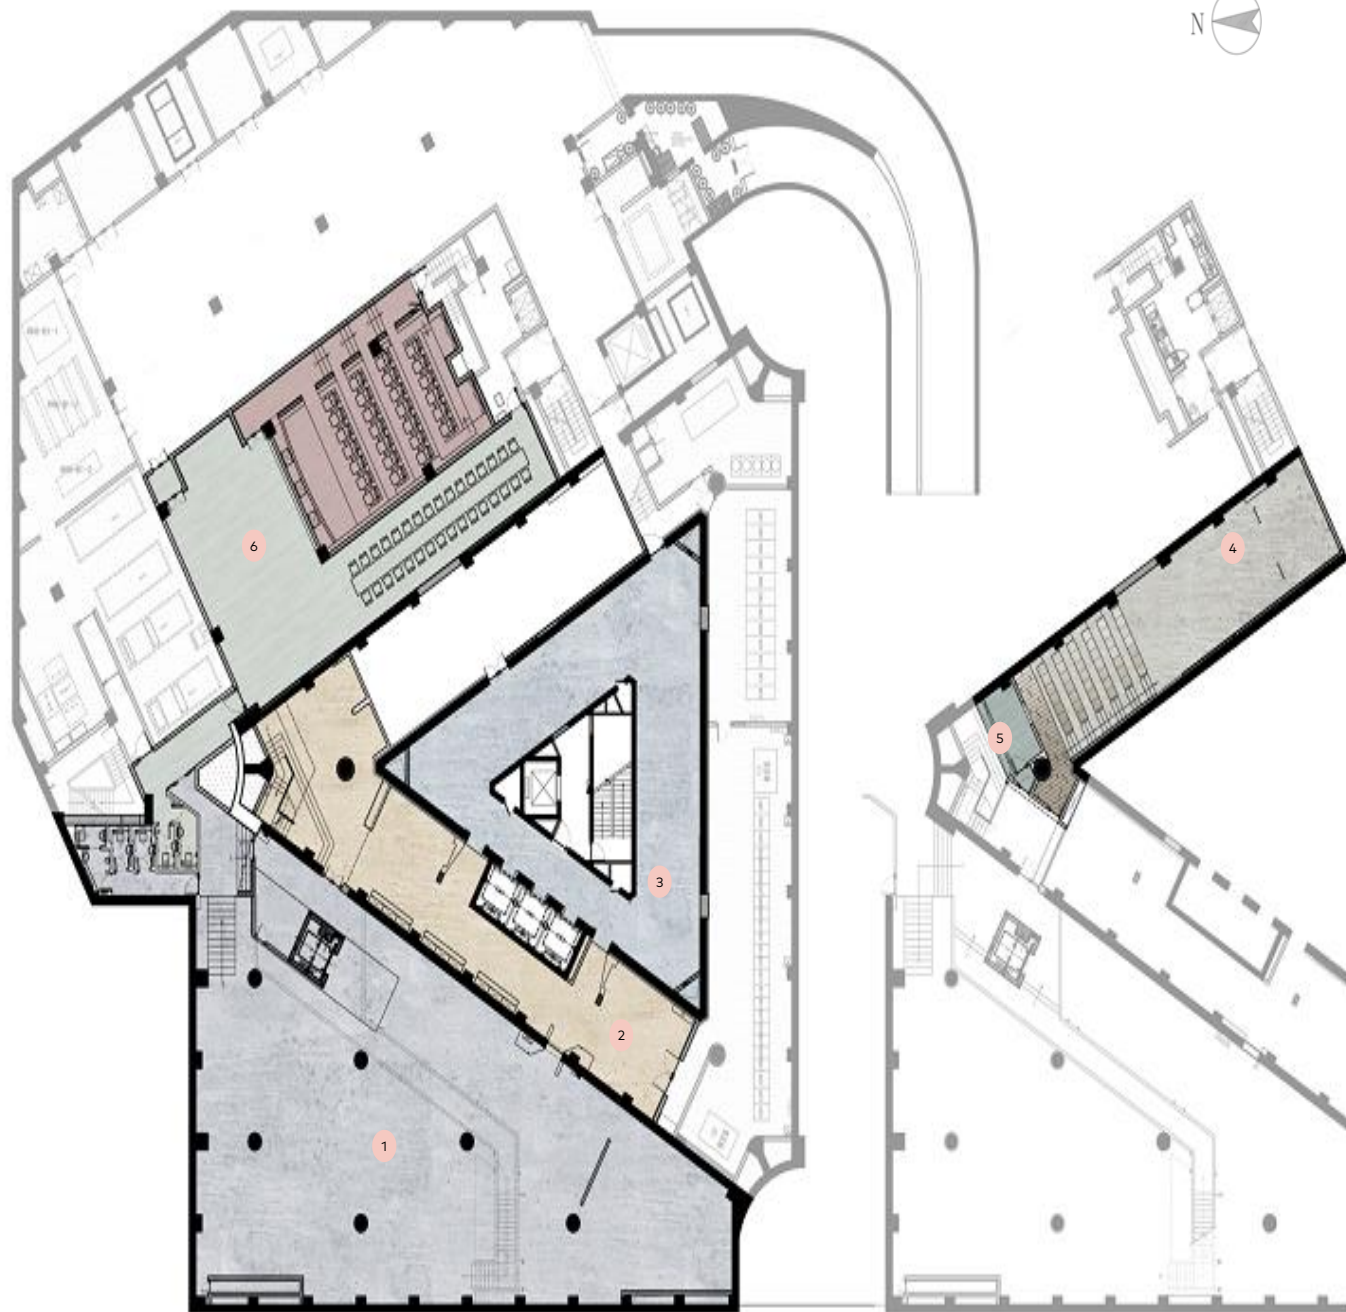

# CHAO Art Center B1 Level

- 1 Bridge Space 546m<sup>2</sup>
- 2 Arcade Space 172m<sup>2</sup>
- 3 Triangle Space 187m<sup>2</sup>
- 4 Amphitheatre 124m<sup>2</sup>
- 5 Recording Studio
- 6 Cinema Club

# Triangle Space

# Triangle Space

Venue dimensions