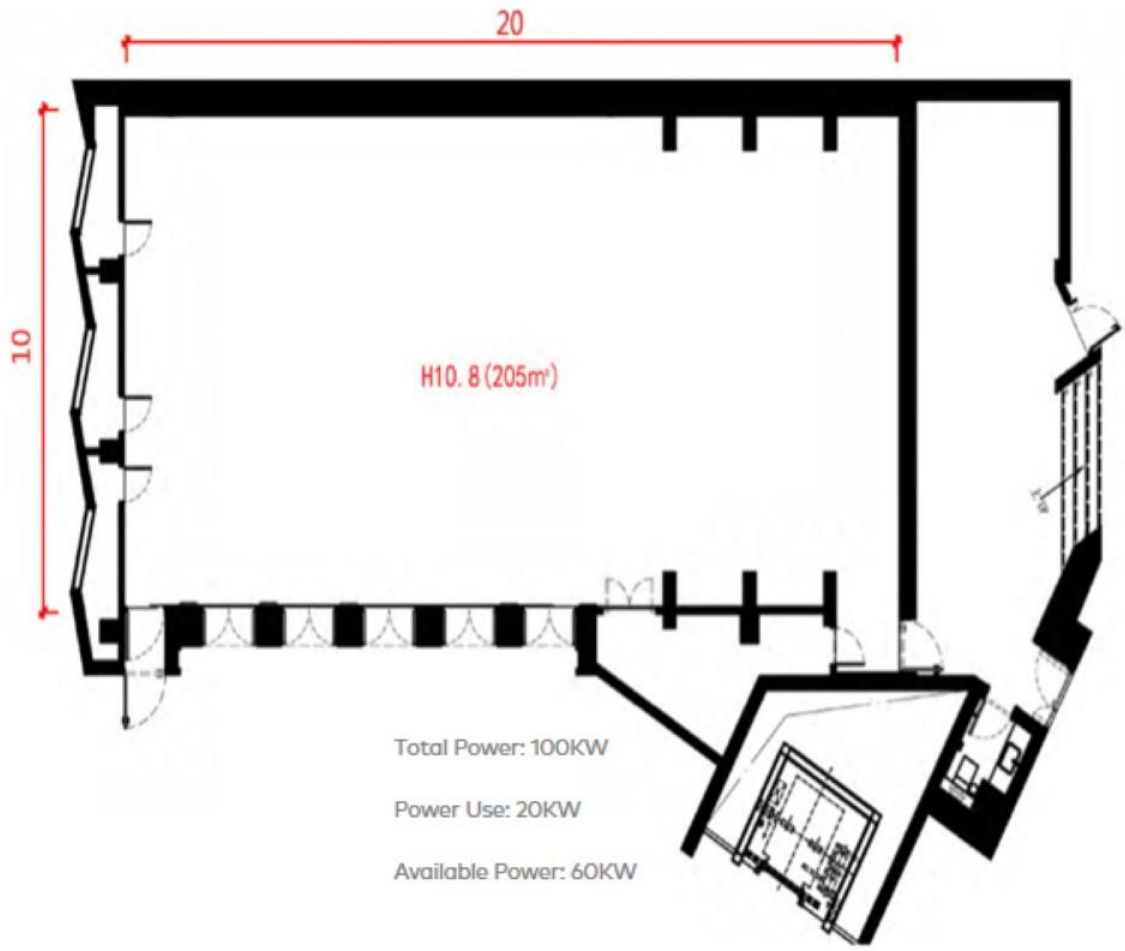

1 x ITC DVD Player T-6221

3 x ITC 8-way power timing device TS-820

The Glasshouse

Venue dimensions

20m

10m

H11m (205m²)

20m

Format: Long
 table 1
 PAX: 36
 Potential: Western banquet, private dinner
 party, meetings

Format: Long
 table 2
 PAX: 60
 Potential: Western banquet, private dinner
 party, meetings

Format: Long
 table 3
 PAX: 36
 Potential: Western banquet, private dinner
 party, meetings

Format: Square
 table 1
 PAX: 48
 Potential: Western banquet, private dinner
 party, meetings

Format: U-shape
 PAX: 36
 Potential: Western banquet, private dinner
 party, meetings

Format: O-shape
 PAX: 46
 Potential: Western banquet, private dinner
 party, meetings