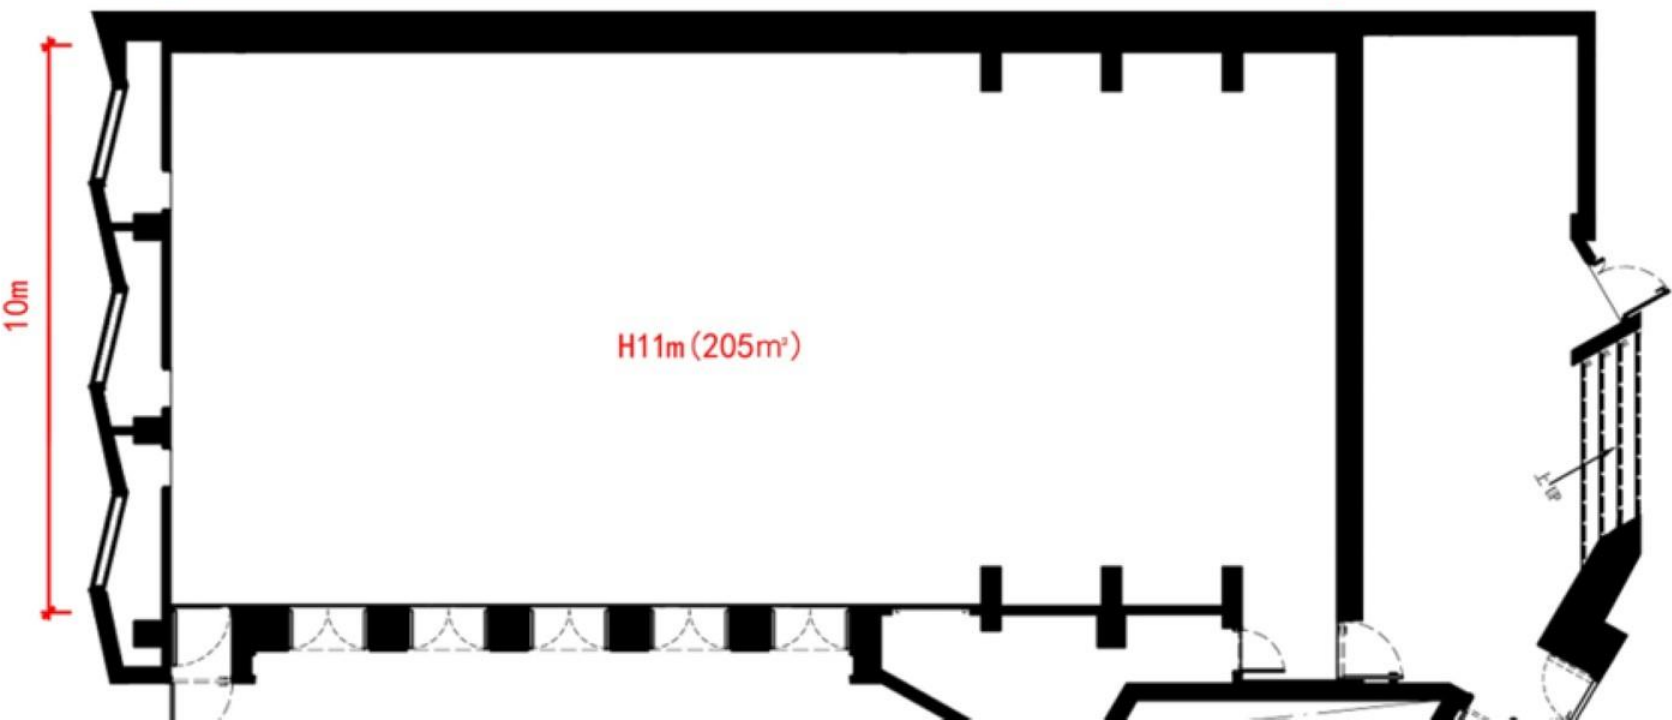

1 x ITC DVD Player T-6221

3 x ITC 8-way power timing device TS-820

The Glasshouse

Venue dimensions

20m

10m

H11m (205m²)

20m

Format: Long
 table 1
 PAX: 36
 Potential: Western banquet, private dinner
 party, meetings

Format: Long
 table 2
 PAX: 60
 Potential: Western banquet, private dinner
 party, meetings

Format: Long
 table 3
 PAX: 36
 Potential: Western banquet, private dinner
 party, meetings

Format: Square
 table 1
 PAX: 48
 Potential: Western banquet, private dinner
 party, meetings

Format: U-shape
 PAX: 36
 Potential: Western banquet, private dinner
 party, meetings

Format: O-shape
 PAX: 46
 Potential: Western banquet, private dinner
 party, meetings