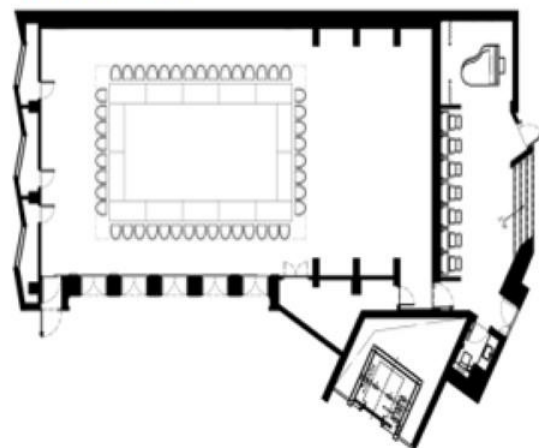

1 x ITC DVD Player T-6221

3 x ITC 8-way power timing device TS-820

The Glasshouse

Venue dimensions

20m

10m

H11m (205m²)

20m

Format: Long
 table 1
 PAX: 36
 Potential: Western banquet, private dinner
 party, meetings

Format: Long
 table 2
 PAX: 60
 Potential: Western banquet, private dinner
 party, meetings

Format: Long
 table 3
 PAX: 36
 Potential: Western banquet, private dinner
 party, meetings

Format: Square
 table 1
 PAX: 48
 Potential: Western banquet, private dinner
 party, meetings

Format: U-shape
 PAX: 36
 Potential: Western banquet, private dinner
 party, meetings

Format: O-shape
 PAX: 46
 Potential: Western banquet, private dinner
 party, meetings

Format: Cocktail
 PAX:
 Potential: Cocktail parties, wine tasting,
 exhibition, presentations

Format: Roundtable 1
 PAX: 60
 Potential: Chinese banquet, private
 party, meetings dinner

Format: Round
 table 2
 PAX: 80
 Potential: Chinese banquet, private
 party, meetings dinner