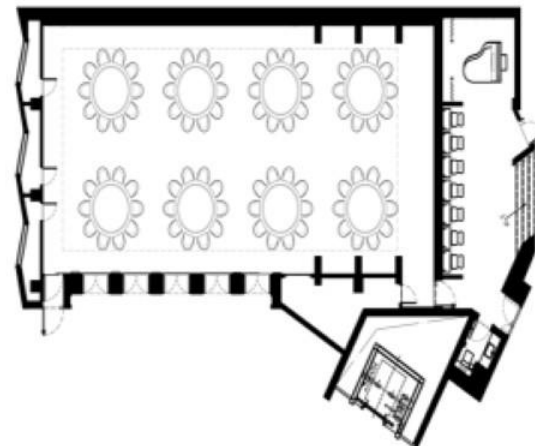

The Glasshouse

The intimate and uniquely designed Glasshouse provides a spectacular setting for any event or exhibition.

Flexible and multipurpose space, ideal for art exhibitions, fashion shows, wedding ceremonies and cocktail parties of up to 200 guests.

Format: Long
 table 1
 PAX: 36
 Potential: Western banquet, private dinner
 party, meetings

Format: Long
 table 2
 PAX: 60
 Potential: Western banquet, private dinner
 party, meetings

Format: Long
 table 3
 PAX: 36
 Potential: Western banquet, private dinner
 party, meetings

Format: Square
 table 1
 PAX: 48
 Potential: Western banquet, private dinner
 party, meetings

Format: U-shape
 PAX: 36
 Potential: Western banquet, private dinner
 party, meetings

Format: O-shape
 PAX: 46
 Potential: Western banquet, private dinner
 party, meetings

Format: Cocktail
 PAX:
 Potential: Cocktail parties, wine tasting,
 exhibition, presentations

Format: Roundtable 1
 PAX: 60
 Potential: Chinese banquet, private
 party, meetings dinner

Format: Round
 table 2
 PAX: 80
 Potential: Chinese banquet, private
 party, meetings dinner