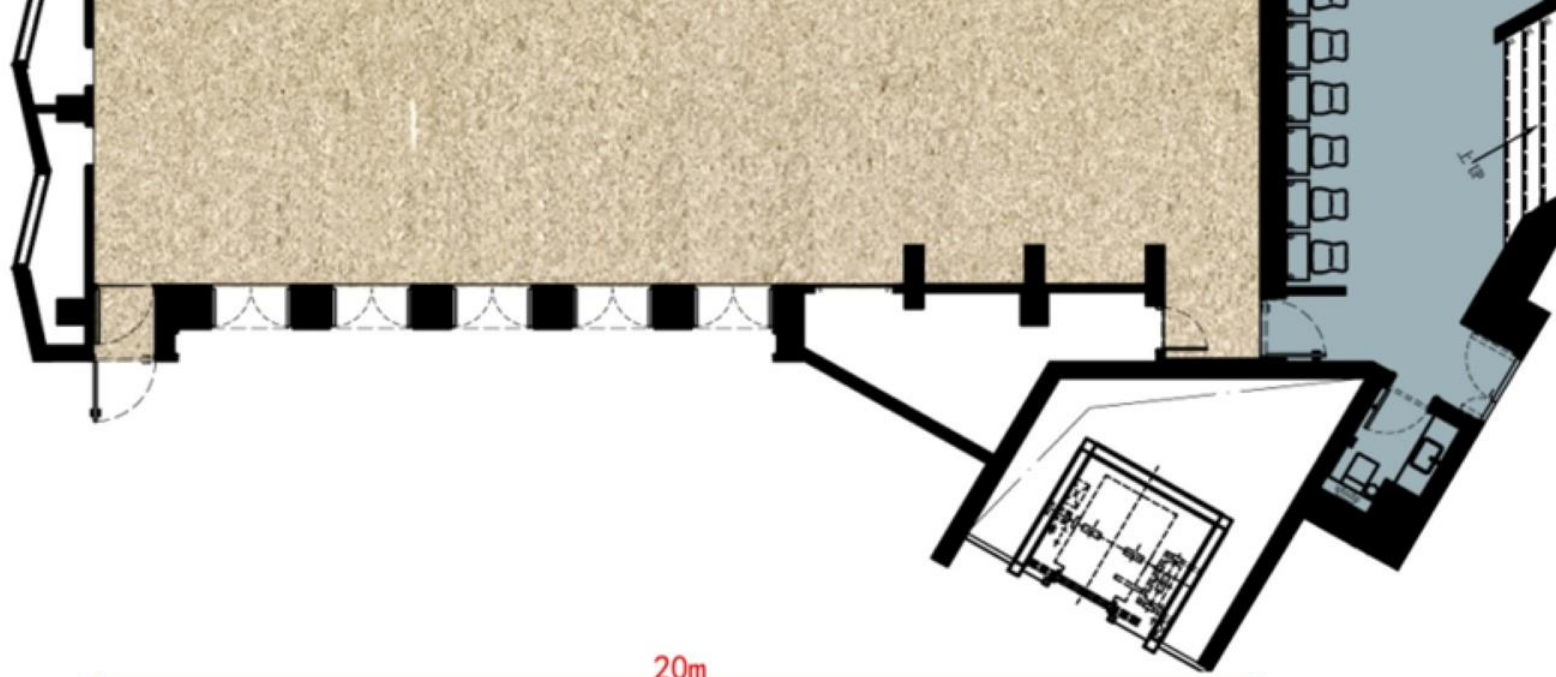

1 x ITC DVD Player T-6221

3 x ITC 8-way power timing device TS-820

The Glasshouse

Venue dimensions

20m

10m

H11m (205m²)

20m

Format: Long
 table 1
 PAX: 36
 Potential: Western banquet, private dinner
 party, meetings

Format: Long
 table 2
 PAX: 60
 Potential: Western banquet, private dinner
 party, meetings

Format: Long
 table 3
 PAX: 36
 Potential: Western banquet, private dinner
 party, meetings

Format: Square
 table 1
 PAX: 48
 Potential: Western banquet, private dinner
 party, meetings

Format: U-shape
 PAX: 36
 Potential: Western banquet, private dinner
 party, meetings

Format: O-shape
 PAX: 46
 Potential: Western banquet, private dinner
 party, meetings