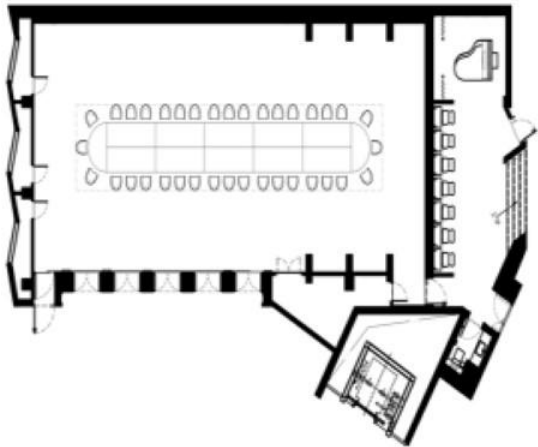

The Glasshouse

The intimate and uniquely designed Glasshouse provides a spectacular setting for any event or exhibition.

Flexible and multipurpose space, ideal for art exhibitions, fashion shows, wedding ceremonies and cocktail parties of up to 200 guests.

1 x ITC DVD Player T-6221

3 x ITC 8-way power timing device TS-820

The Glasshouse

Venue dimensions

20m

10m

H11m (205m²)

20m

Format: Long
 table 1
 PAX: 36
 Potential: Western banquet, private dinner
 party, meetings

Format: Long
 table 2
 PAX: 60
 Potential: Western banquet, private dinner
 party, meetings

Format: Long
 table 3
 PAX: 36
 Potential: Western banquet, private dinner
 party, meetings

Format: Square
 table 1
 PAX: 48
 Potential: Western banquet, private dinner
 party, meetings

Format: U-shape
 PAX: 36
 Potential: Western banquet, private dinner
 party, meetings

Format: O-shape
 PAX: 46
 Potential: Western banquet, private dinner
 party, meetings