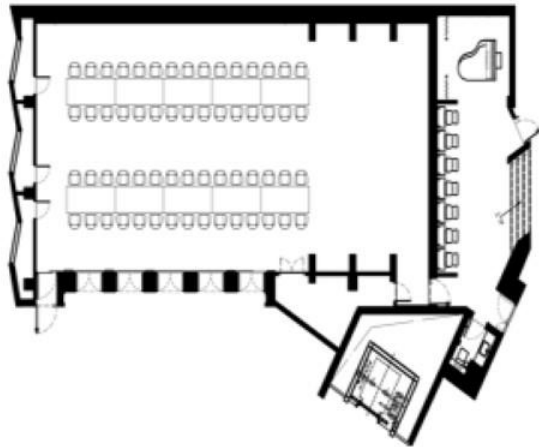

The Glasshouse

The intimate and uniquely designed Glasshouse provides a spectacular setting for any event or exhibition.

Flexible and multipurpose space, ideal for art exhibitions, fashion shows, wedding ceremonies and cocktail parties of up to 200 guests.

1 x ITC DVD Player T-6221

3 x ITC 8-way power timing device TS-820

The Glasshouse

Venue dimensions

20m

10m

H11m (205m²)

20m

Format: Long
 table 1
 PAX: 36
 Potential: Western banquet, private dinner
 party, meetings

Format: Long
 table 2
 PAX: 60
 Potential: Western banquet, private dinner
 party, meetings

Format: Long
 table 3
 PAX: 36
 Potential: Western banquet, private dinner
 party, meetings

Format: Square
 table 1
 PAX: 48
 Potential: Western banquet, private dinner
 party, meetings

Format: U-shape
 PAX: 36
 Potential: Western banquet, private dinner
 party, meetings

Format: O-shape
 PAX: 46
 Potential: Western banquet, private dinner
 party, meetings