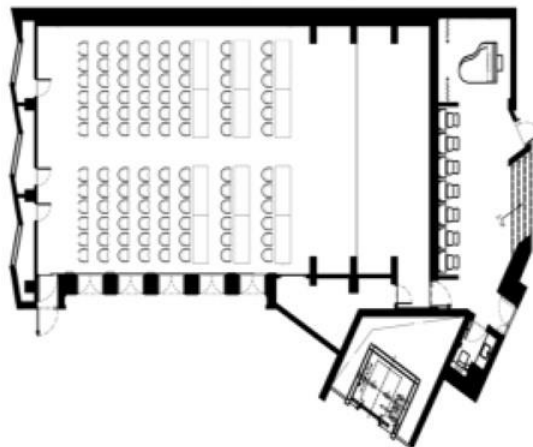

1 x ITC DVD Player T-6221

3 x ITC 8-way power timing device TS-820

The Glasshouse

Venue dimensions

20m

10m

H11m (205m²)

20m

Format: Square
 table 1
 PAX: 48
 Potential: Western banquet, private dinner
 party, meetings

Format: U-shape
 PAX: 36
 Potential: Western banquet, private dinner
 party, meetings

Format: O-shape
 PAX: 46
 Potential: Western banquet, private dinner
 party, meetings

Format: Cocktail
 PAX:
 Potential: Cocktail parties, wine tasting,
 exhibition, presentations

Format: Roundtable 1
 PAX: 60
 Potential: Chinese banquet, private
 party, meetings dinner

Format: Round
 table 2
 PAX: 80
 Potential: Chinese banquet, private
 party, meetings dinner

Format: Classroom 1
 PAX: 60
 Potential: Meetings & presentations,
 panel discussion

Format: Classroom 2
 PAX: 96
 Potential: Meetings & presentations,
 panel discussion

Format: Theatre
 PAX: 136
 Potential: Meetings & presentations,
 panel discussion