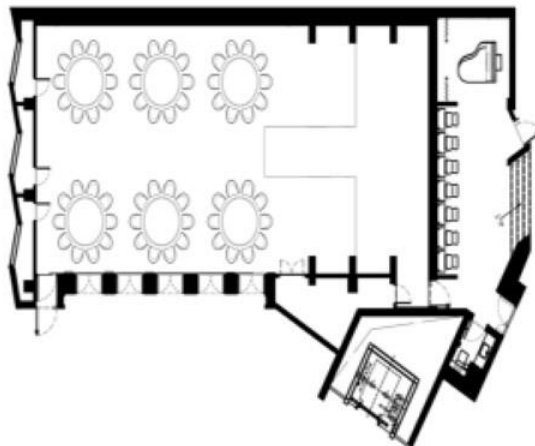

1 x ITC DVD Player T-6221

3 x ITC 8-way power timing device TS-820

The Glasshouse

Venue dimensions

20m

10m

H11m (205m²)

20m

Format: Long
 table 1
 PAX: 36
 Potential: Western banquet, private dinner
 party, meetings

Format: Long
 table 2
 PAX: 60
 Potential: Western banquet, private dinner
 party, meetings

Format: Long
 table 3
 PAX: 36
 Potential: Western banquet, private dinner
 party, meetings

Format: Square
 table 1
 PAX: 48
 Potential: Western banquet, private dinner
 party, meetings

Format: U-shape
 PAX: 36
 Potential: Western banquet, private dinner
 party, meetings

Format: O-shape
 PAX: 46
 Potential: Western banquet, private dinner
 party, meetings

Format: Cocktail
 PAX:
 Potential: Cocktail parties, wine tasting,
 exhibition, presentations

Format: Roundtable 1
 PAX: 60
 Potential: Chinese banquet, private
 party, meetings dinner

Format: Round
 table 2
 PAX: 80
 Potential: Chinese banquet, private
 party, meetings dinner