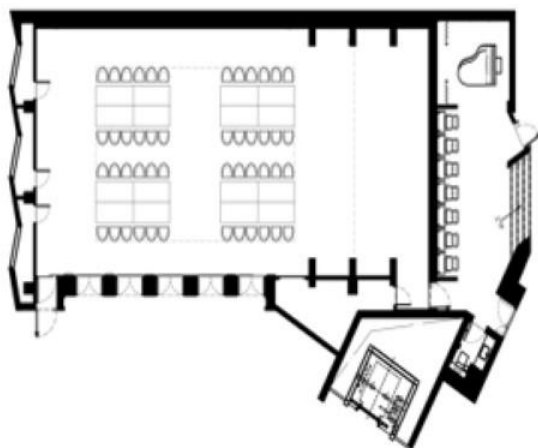

1 x ITC DVD Player T-6221

3 x ITC 8-way power timing device TS-820

The Glasshouse

Venue dimensions

20m

10m

H11m (205m²)

20m

Format: Long
 table 1
 PAX: 36
 Potential: Western banquet, private dinner
 party, meetings

Format: Long
 table 2
 PAX: 60
 Potential: Western banquet, private dinner
 party, meetings

Format: Long
 table 3
 PAX: 36
 Potential: Western banquet, private dinner
 party, meetings

Format: Square
 table 1
 PAX: 48
 Potential: Western banquet, private dinner
 party, meetings

Format: U-shape
 PAX: 36
 Potential: Western banquet, private dinner
 party, meetings

Format: O-shape
 PAX: 46
 Potential: Western banquet, private dinner
 party, meetings

Format: Cocktail
 PAX:
 Potential: Cocktail parties, wine tasting,
 exhibition, presentations

Format: Roundtable 1
 PAX: 60
 Potential: Chinese banquet, private
 party, meetings dinner

Format: Round
 table 2
 PAX: 80
 Potential: Chinese banquet, private
 party, meetings dinner