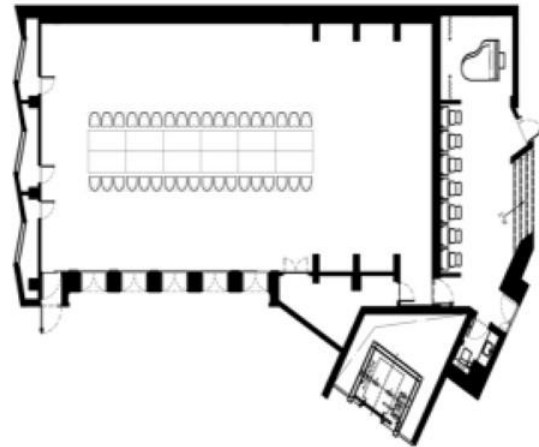

The Glasshouse

The intimate and uniquely designed Glasshouse provides a spectacular setting for any event or exhibition.

Flexible and multipurpose space, ideal for art exhibitions, fashion shows, wedding ceremonies and cocktail parties of up to 200 guests.

1 x ITC DVD Player T-6221

3 x ITC 8-way power timing device TS-820

The Glasshouse

Venue dimensions

20m

10m

H11m (205m²)

20m

Format: Long
 table 1
 PAX: 36
 Potential: Western banquet, private dinner
 party, meetings

Format: Long
 table 2
 PAX: 60
 Potential: Western banquet, private dinner
 party, meetings

Format: Long
 table 3
 PAX: 36
 Potential: Western banquet, private dinner
 party, meetings

Format: Square
 table 1
 PAX: 48
 Potential: Western banquet, private dinner
 party, meetings

Format: U-shape
 PAX: 36
 Potential: Western banquet, private dinner
 party, meetings

Format: O-shape
 PAX: 46
 Potential: Western banquet, private dinner
 party, meetings