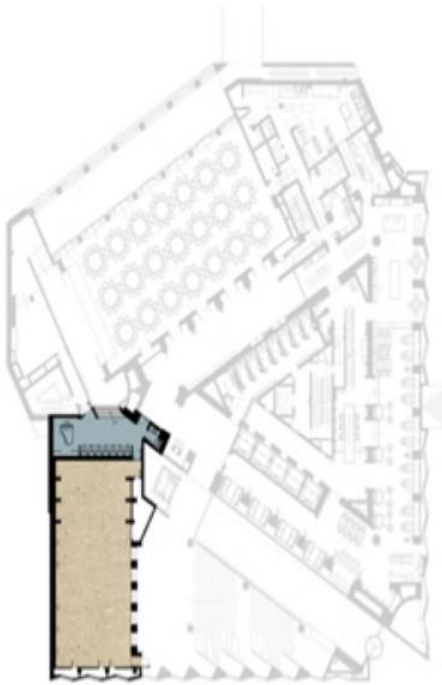

The Glasshouse

The intimate and uniquely designed Glasshouse provides a spectacular setting for any event or exhibition.

Flexible and multipurpose space, ideal for art exhibitions, fashion shows, wedding ceremonies and cocktail parties of up to 200 guests.

1 x ITC DVD Player T-6221

3 x ITC 8-way power timing device TS-820

The Glasshouse

Venue dimensions

20m

10m

H11m (205m²)

20m

Format: Long
 table 1
 PAX: 36
 Potential: Western banquet, private dinner
 party, meetings

Format: Long
 table 2
 PAX: 60
 Potential: Western banquet, private dinner
 party, meetings

Format: Long
 table 3
 PAX: 36
 Potential: Western banquet, private dinner
 party, meetings

Format: Square
 table 1
 PAX: 48
 Potential: Western banquet, private dinner
 party, meetings

Format: U-shape
 PAX: 36
 Potential: Western banquet, private dinner
 party, meetings

Format: O-shape
 PAX: 46
 Potential: Western banquet, private dinner
 party, meetings