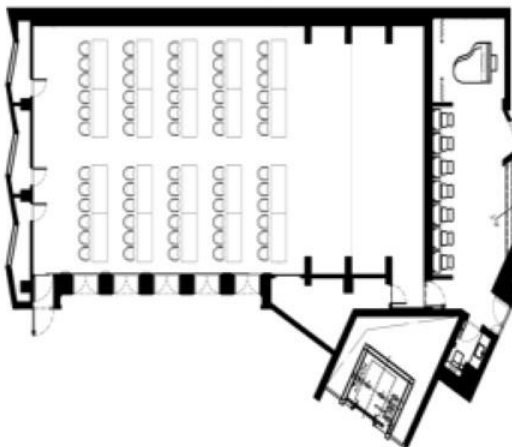

1 x ITC DVD Player T-6221

3 x ITC 8-way power timing device TS-820

The Glasshouse

Venue dimensions

20m

10m

H11m (205m²)

20m

Format: Square
 table 1
 PAX: 48
 Potential: Western banquet, private dinner
 party, meetings

Format: U-shape
 PAX: 36
 Potential: Western banquet, private dinner
 party, meetings

Format: O-shape
 PAX: 46
 Potential: Western banquet, private dinner
 party, meetings

Format: Cocktail
 PAX:
 Potential: Cocktail parties, wine tasting,
 exhibition, presentations

Format: Roundtable 1
 PAX: 60
 Potential: Chinese banquet, private
 party, meetings dinner

Format: Round
 table 2
 PAX: 80
 Potential: Chinese banquet, private
 party, meetings dinner

Format: Classroom 1
 PAX: 60
 Potential: Meetings & presentations,
 panel discussion

Format: Classroom 2
 PAX: 96
 Potential: Meetings & presentations,
 panel discussion

Format: Theatre
 PAX: 136
 Potential: Meetings & presentations,
 panel discussion