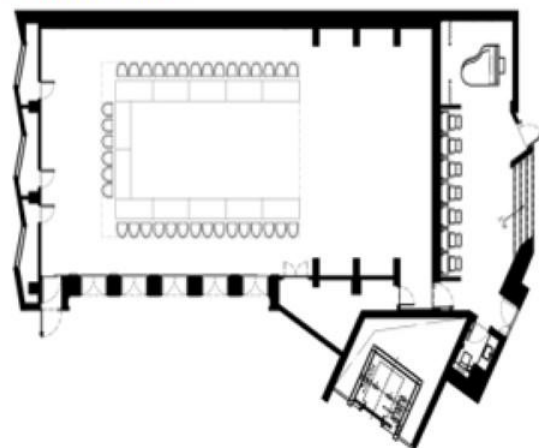

1 x ITC DVD Player T-6221

3 x ITC 8-way power timing device TS-820

The Glasshouse

Venue dimensions

20m

10m

H11m (205m²)

20m

Format: Long
 table 1
 PAX: 36
 Potential: Western banquet, private dinner
 party, meetings

Format: Long
 table 2
 PAX: 60
 Potential: Western banquet, private dinner
 party, meetings

Format: Long
 table 3
 PAX: 36
 Potential: Western banquet, private dinner
 party, meetings

Format: Square
 table 1
 PAX: 48
 Potential: Western banquet, private dinner
 party, meetings

Format: U-shape
 PAX: 36
 Potential: Western banquet, private dinner
 party, meetings

Format: O-shape
 PAX: 46
 Potential: Western banquet, private dinner
 party, meetings

Format: Cocktail
 PAX:
 Potential: Cocktail parties, wine tasting,
 exhibition, presentations

Format: Roundtable 1
 PAX: 60
 Potential: Chinese banquet, private
 party, meetings dinner

Format: Round
 table 2
 PAX: 80
 Potential: Chinese banquet, private
 party, meetings dinner