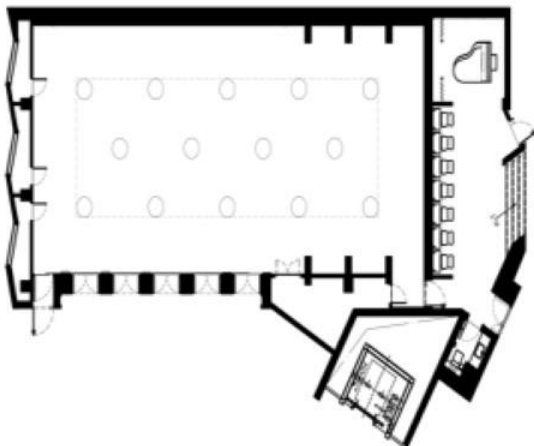

1 x ITC DVD Player T-6221

3 x ITC 8-way power timing device TS-820

The Glasshouse

Venue dimensions

20m

10m

H11m (205m²)

20m

Format: Long
 table 1
 PAX: 36
 Potential: Western banquet, private dinner
 party, meetings

Format: Long
 table 2
 PAX: 60
 Potential: Western banquet, private dinner
 party, meetings

Format: Long
 table 3
 PAX: 36
 Potential: Western banquet, private dinner
 party, meetings

Format: Square
 table 1
 PAX: 48
 Potential: Western banquet, private dinner
 party, meetings

Format: U-shape
 PAX: 36
 Potential: Western banquet, private dinner
 party, meetings

Format: O-shape
 PAX: 46
 Potential: Western banquet, private dinner
 party, meetings

Format: Cocktail
 PAX:
 Potential: Cocktail parties, wine tasting,
 exhibition, presentations

Format: Roundtable 1
 PAX: 60
 Potential: Chinese banquet, private
 party, meetings dinner

Format: Round
 table 2
 PAX: 80
 Potential: Chinese banquet, private
 party, meetings dinner